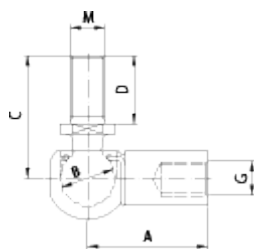

Data Sheet

Article number: 04HWX22

Description: Stabilus Industry Line Kuglevinkel Steel
Type WX22 M5/Ø10

Measures

A = 22

B = 10

C = 23

G = M5

MxD = M8x12